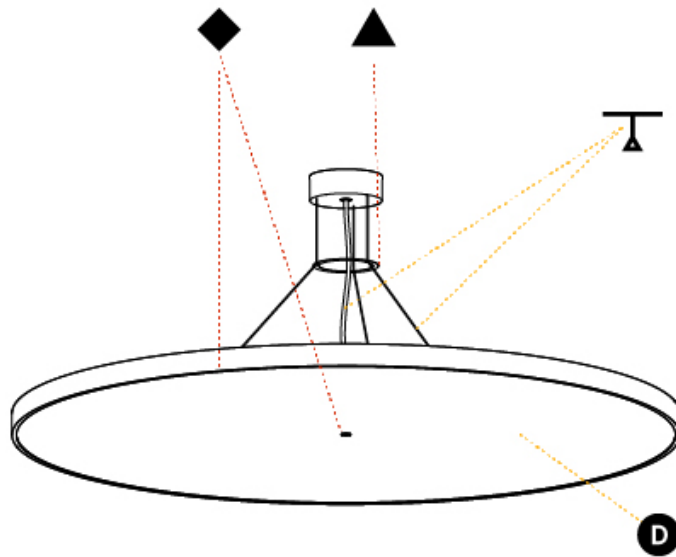

SIGN DIVA SUSPENSION

A300008-

PROJECT _____

TYPE _____

SPECIFIER _____

QUANTITY _____

DATE _____